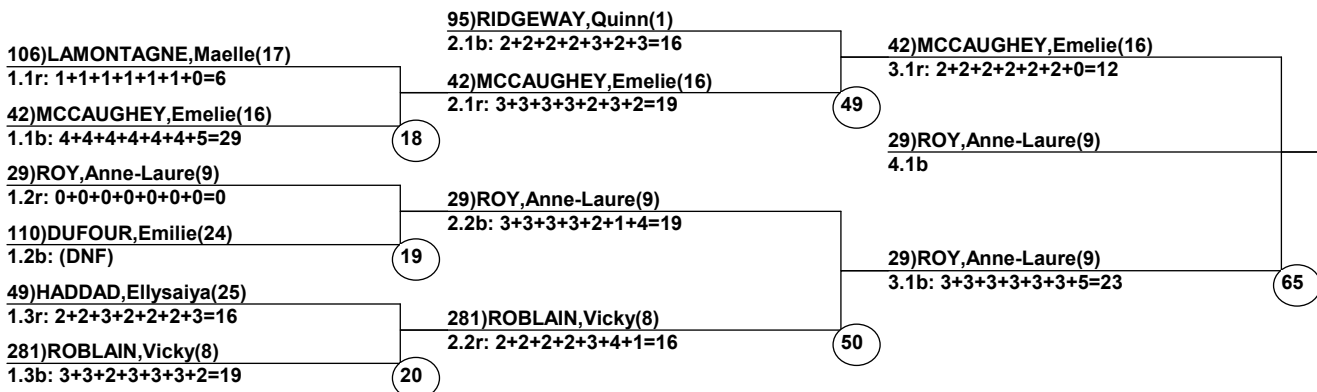

WOMENS DUAL MOGULS RESULTS OFFICIAL

TJ Head Judge: VOLPE, Jocelyne
Chief of Comp: JARVIS, Jeff
T.D.: ANDRE, Guy
Chief of Scoring: LINTON, Valerie
Judge 1: HIRON, Richard
Judge 2: HUDON, Stephane
Judge 3: HARRISON, Rob
Judge 4: AUGER, Guy
Judge 5: LEWIS, Don
Judge 6: LIQUORISH, Dana
Judge 7: VILLENEUVE, Cynthia

Course: Freefall
Length: 181 m
Width: 15 m
Pitch: 26 deg
____ Head Judge
____ Chief of Scoring
____ T.D.

WOMENS DUAL MOGULS RESULTS OFFICIAL

Dual Moguls Female Beaver Valley Event (By Dual Moguls Run-order) Canada Cup Date: Mar 15, 2025 (Sat) Time: 2:48 pm

Female Road to Semi-Finals (4.1B)