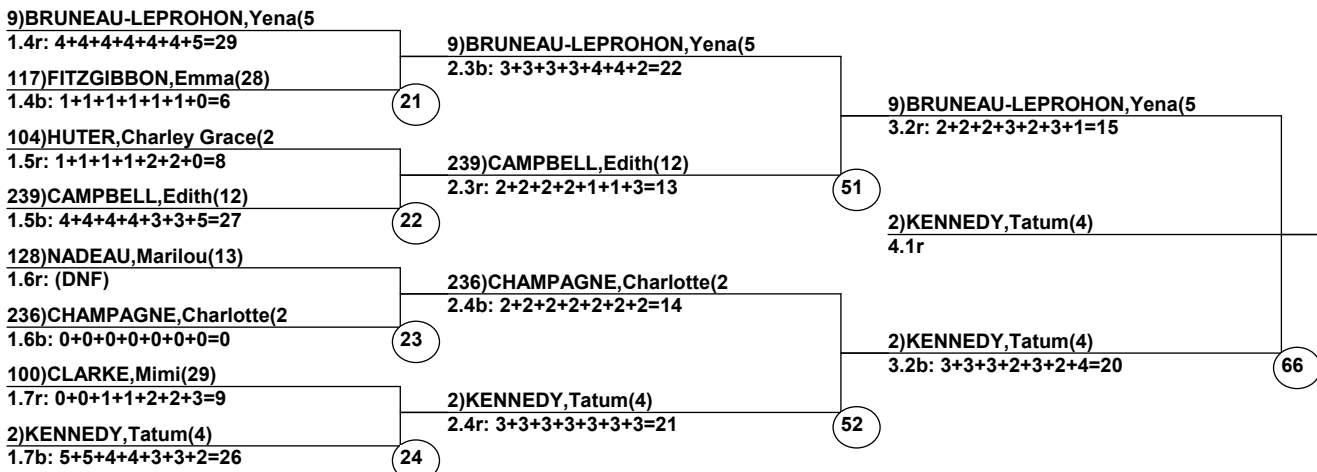

Course: Freefall
Length: 181 m
Width: 15 m
Pitch: 26 deg
____ Head Judge
____ Chief of Scoring
____ T.D.

WOMENS DUAL MOGULS RESULTS OFFICIAL

Dual Moguls Female Beaver Valley Event (By Dual Moguls Run-order) Canada Cup Date: Mar 15, 2025 (Sat) Time: 2:48 pm

Female Road to Semi-Finals (4.1B)

Female Road to Semi-Finals (4.1R)

Female Road to Semi-Finals (4.2B)

Female Road to Semi-Finals (4.2R)

Female Semi-Finals