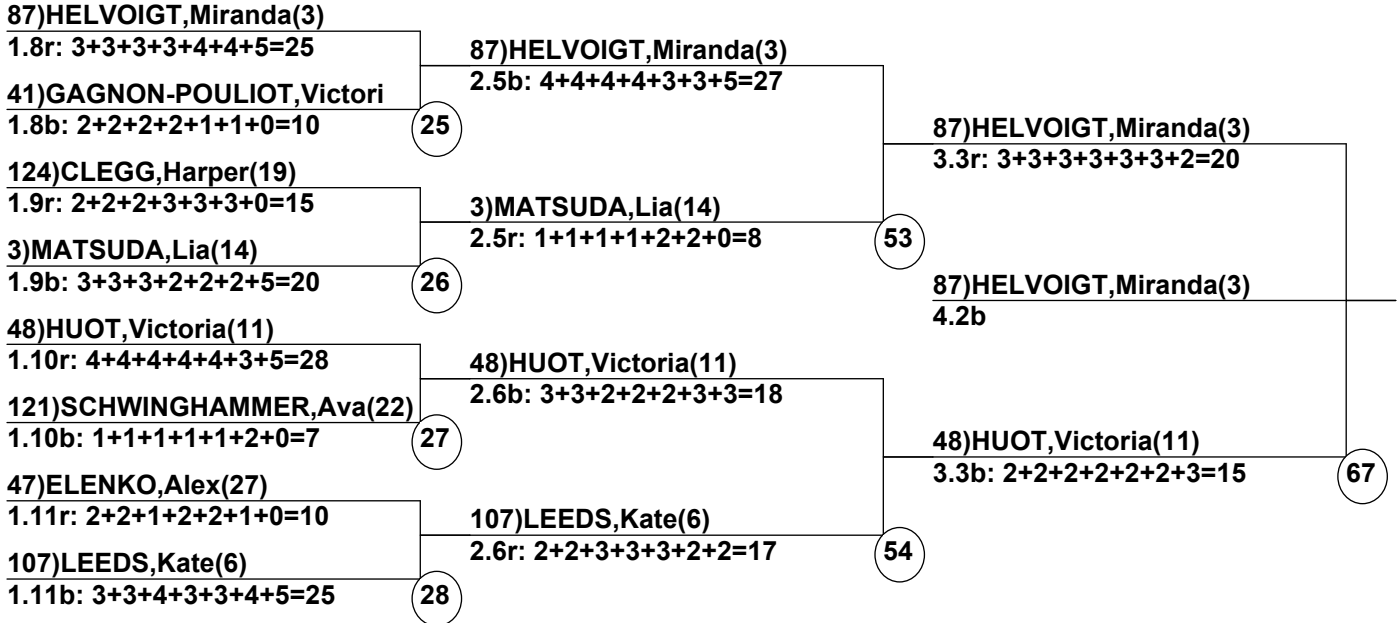

Course: Freefall
Length: 181 m
Width: 15 m
Pitch: 26 deg
____ Head Judge
____ Chief of Scoring
____ T.D.

WOMENS DUAL MOGULS RESULTS OFFICIAL

Dual Moguls Female Beaver Valley Event (By Dual Moguls Run-order) Canada Cup Date: Mar 15, 2025 (Sat) Time: 2:48 pm

Female Road to Semi-Finals (4.1B)

Female Road to Semi-Finals (4.1R)

Female Road to Semi-Finals (4.2B)

Female Road to Semi-Finals (4.2R)

Female Semi-Finals