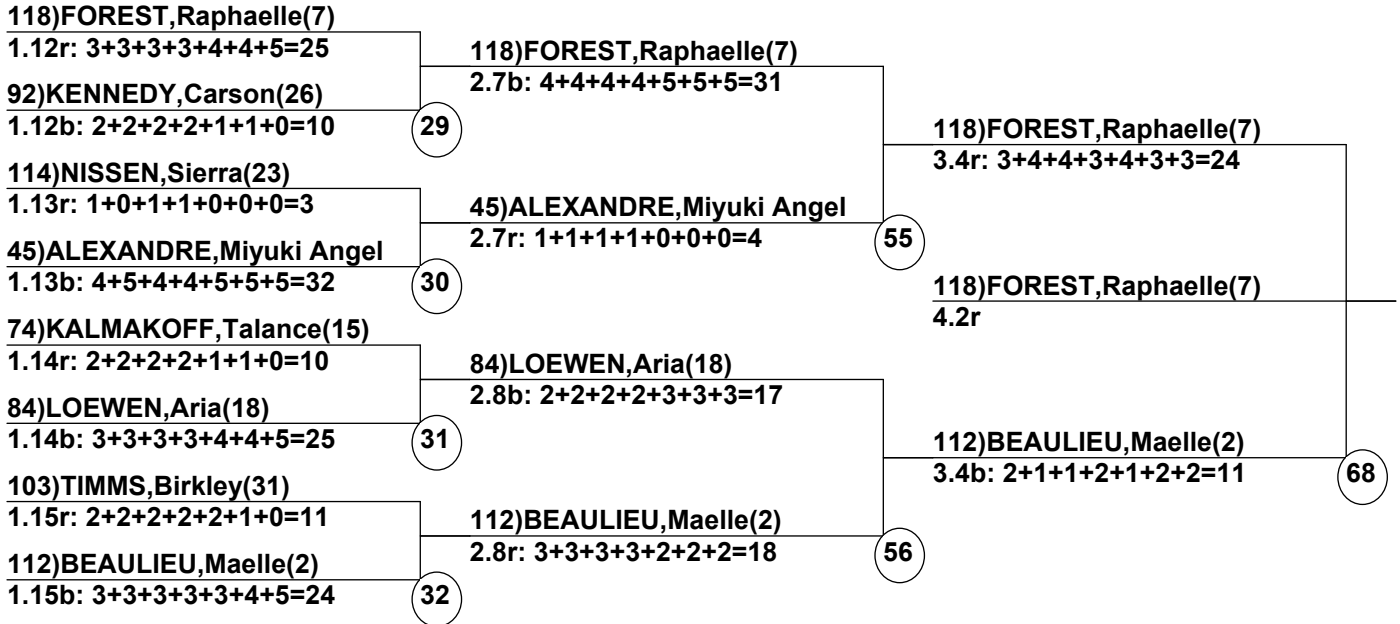

Course: Freefall
Length: 181 m
Width: 15 m
Pitch: 26 deg
____ Head Judge
____ Chief of Scoring
____ T.D.

WOMENS DUAL MOGULS RESULTS OFFICIAL

Dual Moguls Female Beaver Valley Event (By Dual Moguls Run-order) Canada Cup Date: Mar 15, 2025 (Sat) Time: 2:48 pm

Female Road to Semi-Finals (4.1B)

Female Road to Semi-Finals (4.1R)

Female Road to Semi-Finals (4.2B)

Female Road to Semi-Finals (4.2R)

Female Semi-Finals