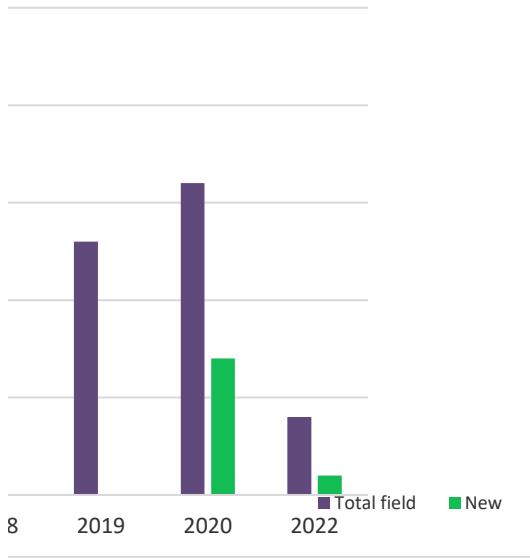

| 2018 | 2019 | 2020 | 2022 |
|------|------|------|------|
| 14 | 13 | 16 | 4 |
| | | 7 | 1 |

LE CDN SERIES POOL

20 new HP skiers at Louis

| 2018 | 2019 | 2020 | 2022 |
|------|------|------|------|
| 70 | 62 | 26 | 9 |
| | | 9 | 5 |